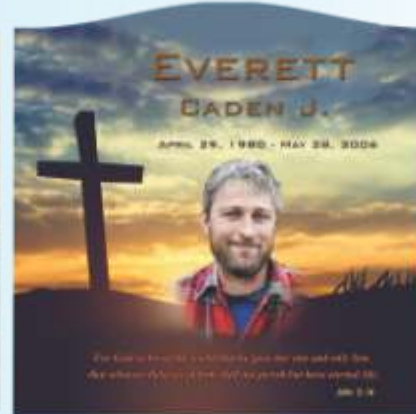

U104 - Single Porcelain - L056