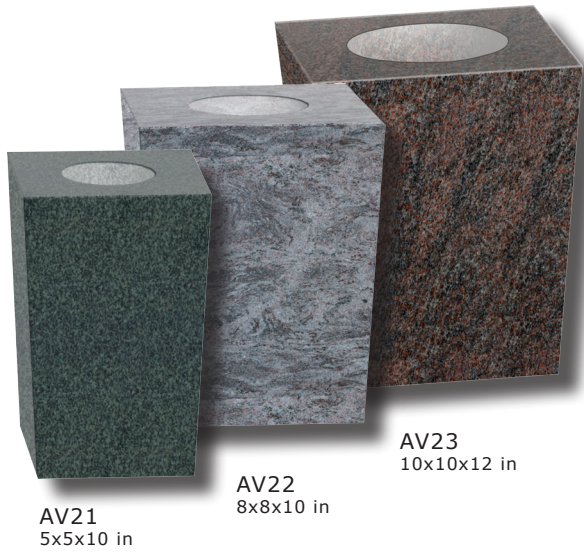

Vases

AV22
8x8x10 in

AV23
10x10x12 in