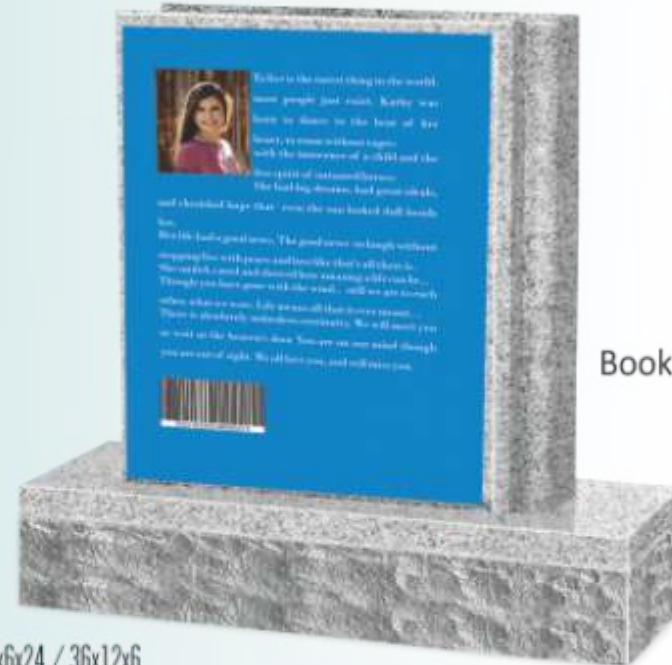

Book - Back

PM013 Die / Base - 24x6x24 / 36x12x6
P054 (Front), P055 (Back) Porcelain - TBD