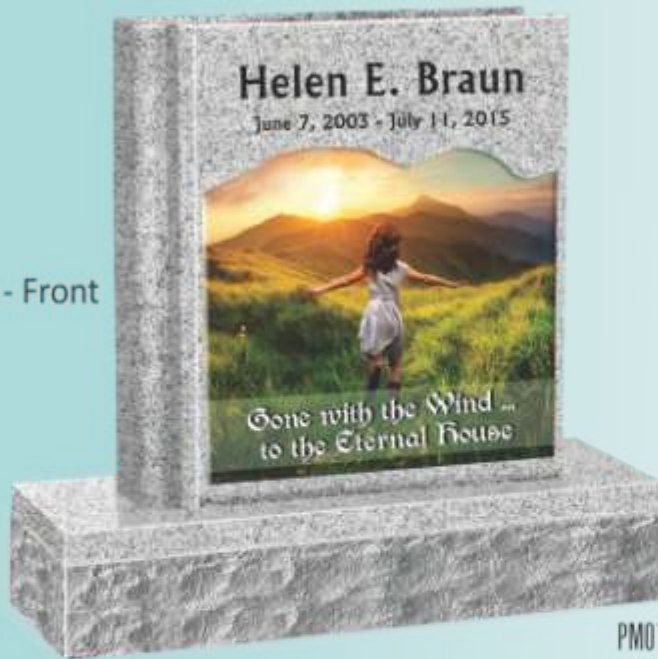

PM013 Die / Base - 24x6x24 / 36x12x6
P054 (Front), P055 (Back) Porcelain - TBD

Book - Front